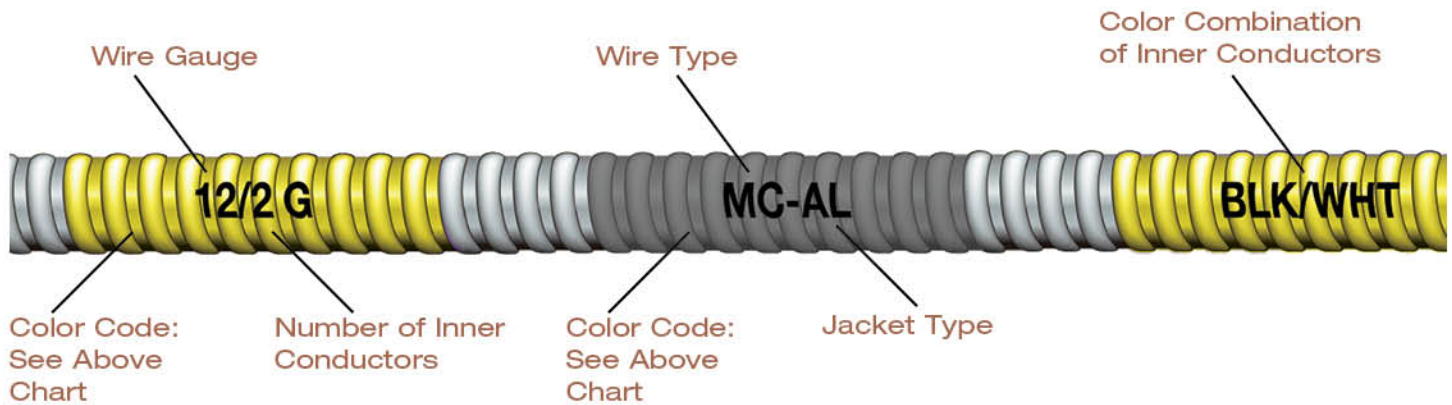

# SMARTCOLOR ID® GUIDE

SmartColorID® labels are spaced at regular intervals on the exterior of the metal sheathing and are removable. Available both in aluminum or steel MC cables.

Wire Gauge	Color
8 AWG	Black
10 AWG	Orange
12 AWG	Yellow
14 AWG	White

Jacket Type	Color
Steel	Blue
Aluminum	Gray
Fire Alarm	Red
Healthcare	Green
Smart Ground	Purple

## MC SmartGround™

Self-grounding, a faster and more convenient way to install MC cable! MC SmartGround™ contains an aluminum bond wire that remains in constant contact with the metal sheathing, whereby the sheathing itself becomes part of the grounding path. Encore's MC products provide lower installation cost when compared to traditional conduit and wire, aluminum or steel interlocked sheathing, and MC SmartGround™ can reduce installation time even more by eliminating the additional step of terminating the ground. Also available in MC HCF-SmartGround™.

## AC-HCF SmartColorID®

Encore Wire's armored clad Healthcare Facility Cable is now offered with a unique, removable for easy identification. Available in interlocked aluminum or steel armor.