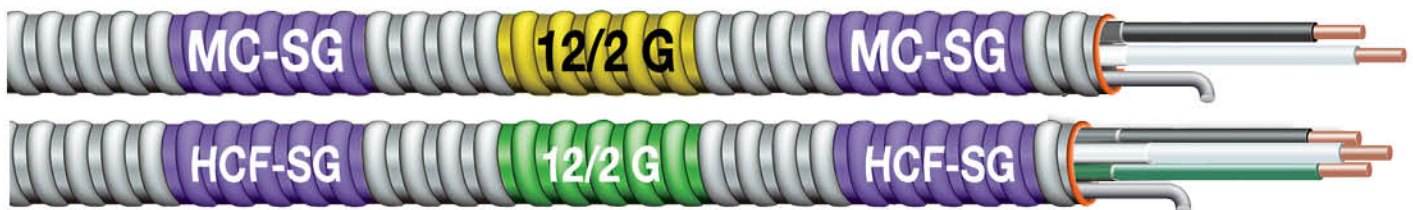

# SMARTCOLOR ID® GUIDE

SmartColorID® labels are spaced at regular intervals on the exterior of the metal sheathing and are removable. Available both in aluminum or steel MC cables.

Wire Gauge	Color
8 AWG	Black
10 AWG	Orange
12 AWG	Yellow
14 AWG	White

Jacket Type	Color
Steel	Blue
Aluminum	Gray
Fire Alarm	Red
Healthcare	Green
Smart Ground	Purple

## MC SmartGround™

Self-grounding, a faster and more convenient way to install MC cable! MC SmartGround™ contains an aluminum bond wire that remains in constant contact with the metal sheathing, whereby the sheathing itself becomes part of the grounding path. Encore's MC products provide lower installation cost when compared to traditional conduit and wire, aluminum or steel interlocked sheathing, and MC SmartGround™ can reduce installation time even more by eliminating the additional step of terminating the ground. Also available in MC HCF-SmartGround™.

## AC-HCF SmartColorID®

Encore Wire's armored clad Healthcare Facility Cable is now offered with a unique, removable for easy identification. Available in interlocked aluminum or steel armor.